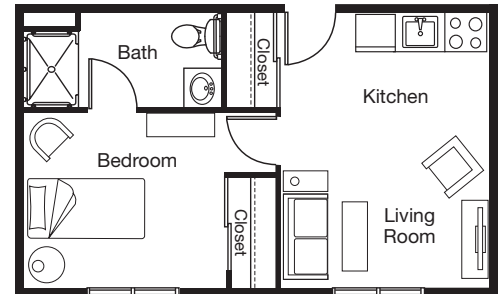

## Fairway Ridge Assisted Living Floor Plans

**One Bedroom**  
367 square feet