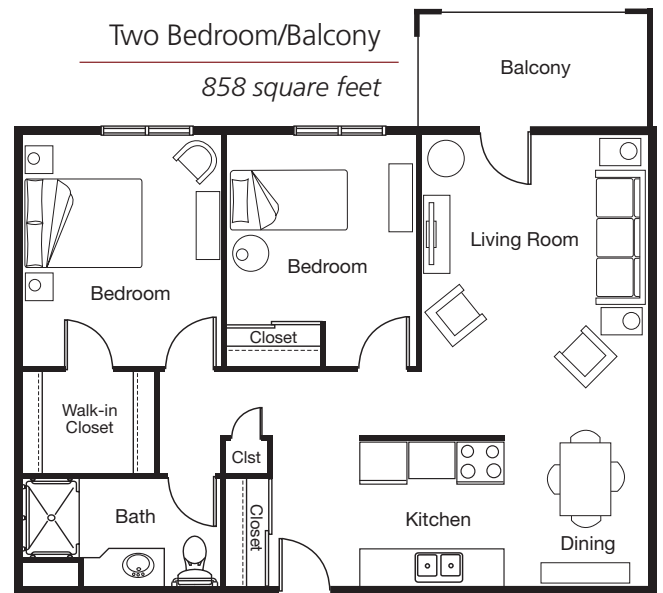

## Fairway Ridge Assisted Living Floor Plans

**One Bedroom**  
367 square feet