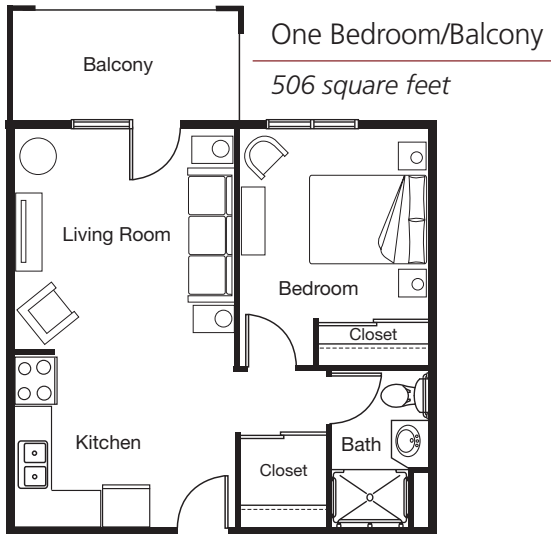

## Fairway Ridge Assisted Living Floor Plans

**One Bedroom**  
367 square feet